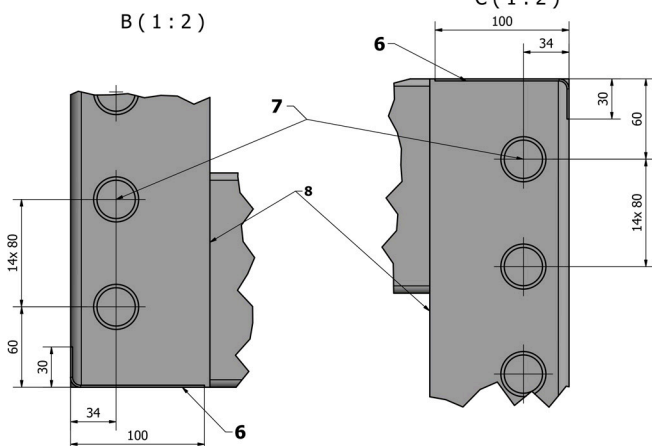

B (1 : 2)

C (1 : 2)

A (1 : 3)

Finish: Hot dipped galvanised	Tolerance : ±5%	Mobilzaun: Transport TP 30	CODE : 10059
	Weight: 97 kg	Drawn : 19-08-2015	