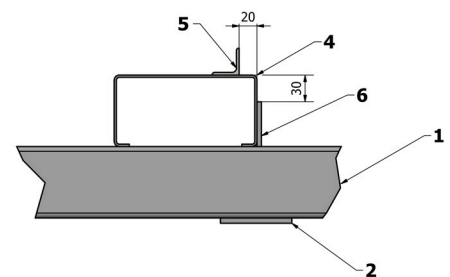

B (1 : 2)

C (1 : 2)

A (1 : 3)

Finish: Hot dipped galvanised	Tolerance : ±5%	Mobilzaun: Transport TP 30	CODE : 10059
	Weight: 97 kg	Drawn : 19-08-2015	